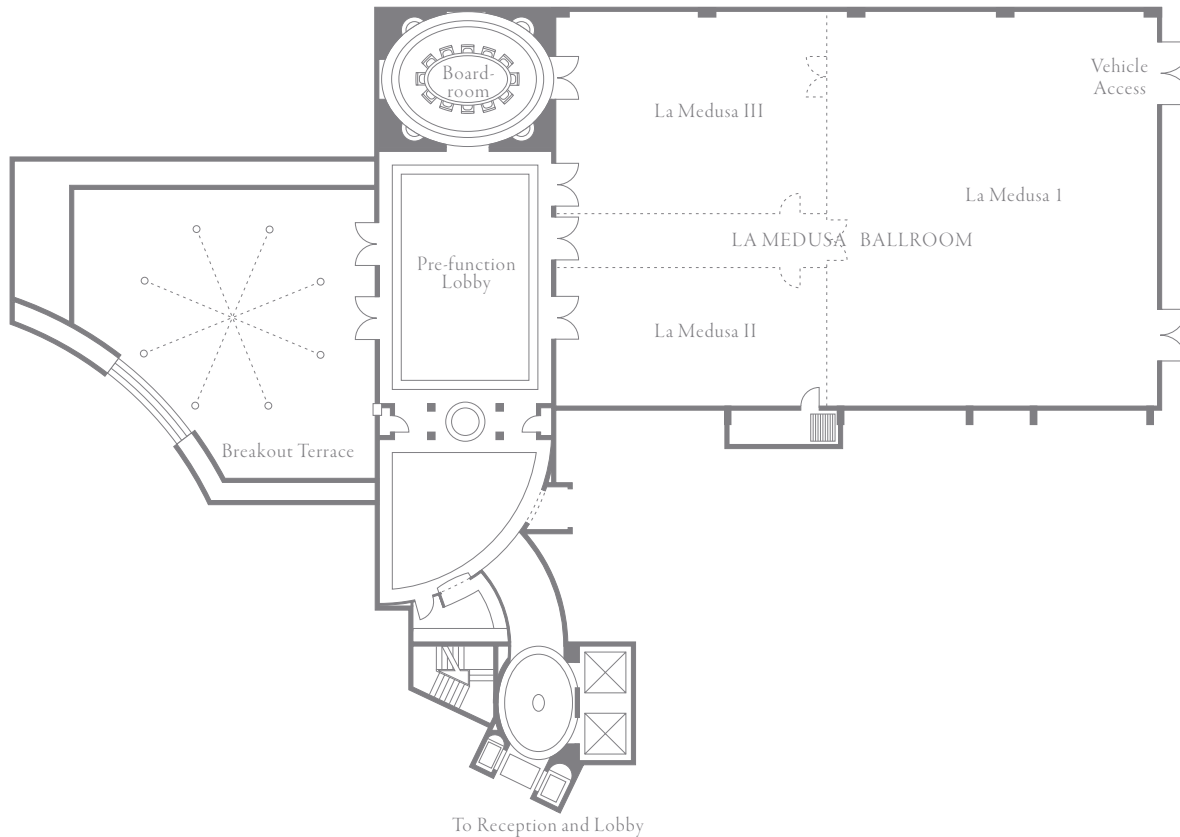

NAME OF ROOM	DIMENSIONS (metres)	AREA (sq metres)	CEILING HEIGHT min/max (metres)	TOTAL NUMBER OF PERSONS				
				Theatre	Classroom	Banquet	Cocktail	Cabaret
La Medusa Ballroom	27.2m x 17.2m	467sqm	3.9m/4.75m	450	270	280	500	224
La Medusa I	17.2m x 14.8m	255sqm	3.9m/4.75m	180	100	80	200	64
La Medusa II	12.4m x 6.0m	74sqm	3.9m/4.75m	50	20	30	70	24
La Medusa III	12.4m x 8.8m	109sqm	3.9m/4.75m	80	40	60	90	48
Boardroom	7m x 5.5m	(oval shape)	3.5m	Board Table for 12				
Fountain Terrace	14m x 14m	250sqm		80	n/a	100	200	80