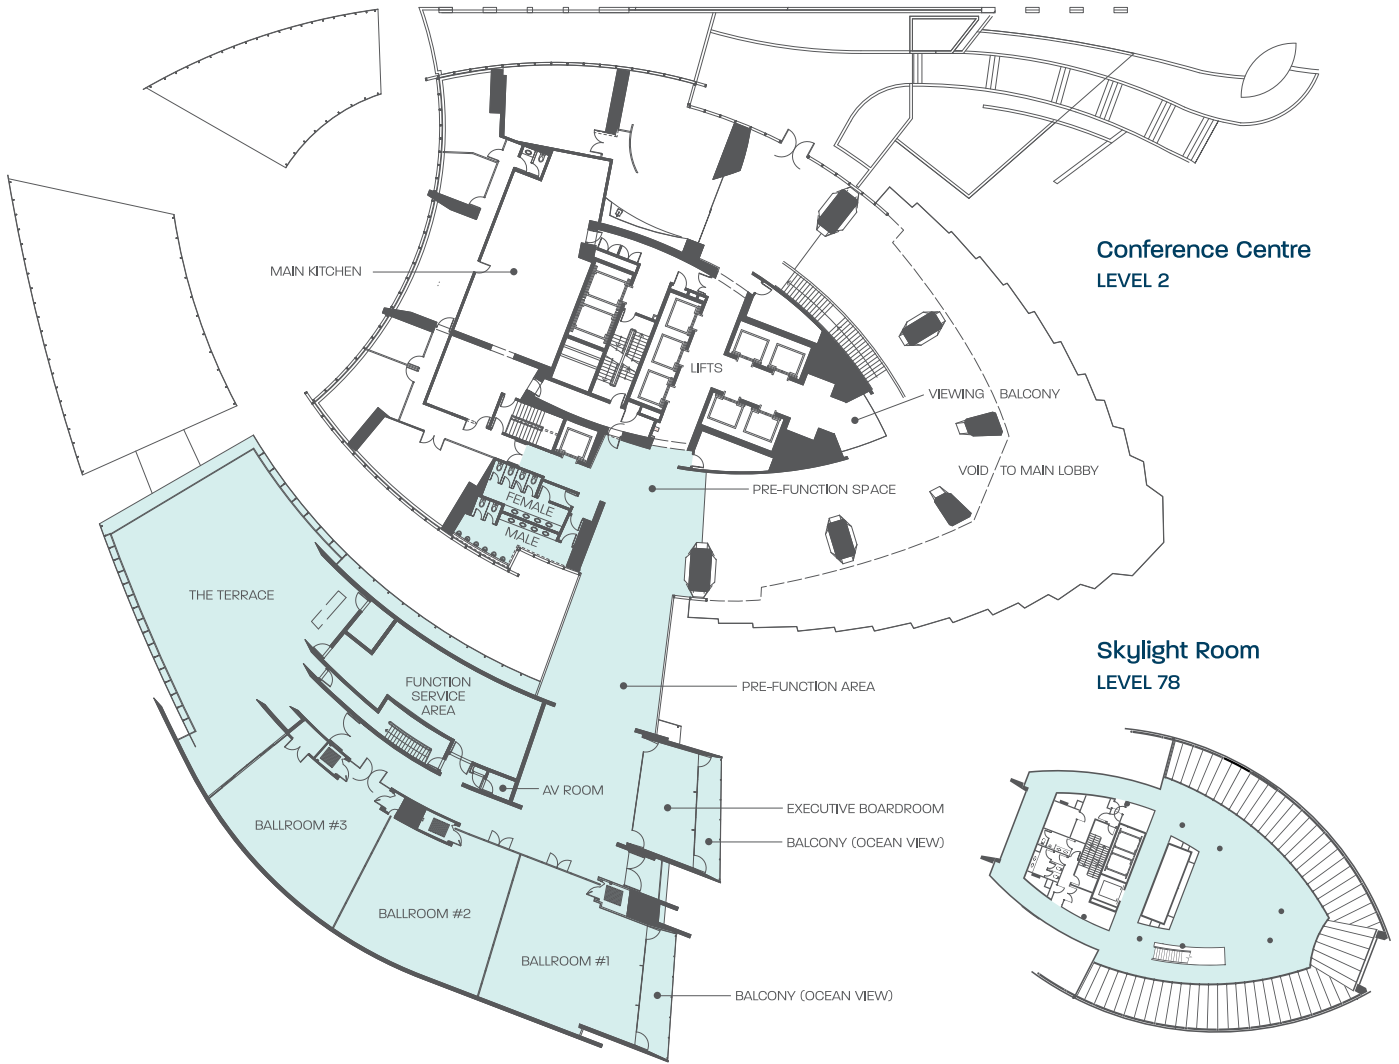

**RESORT & SPA  
GOLD COAST**

## **Conferences & Events**

**LUXURY SERVICED APARTMENTS**  
**The World's Tallest Residential Tower**

Note: Figures do not include room for staging, dance floor etc.

	Max Ceiling Height (m)	Min Ceiling Height (m)	Area (m <sup>2</sup> )	Dimensions (m)	Boardroom	Cocktail	U Shape	Banquet	Classroom	Theatre
Ballrooms 1, 2 + 3	Max 3.8m	Min 3.2m	324	Approx. 11m x 29	80	400	80	220	130	350
Ballrooms 1 + 2 or 2 + 3	Max 3.8m	Min 3.2m	222	Approx. 20m x 11	40	200	40	150	100	150
			212	Approx. 19m x 11						
Ballroom 1	Max 3.8m	Min 3.6m	112	Approx. 10m x 11	30	130	36	60	40	90
Ballroom 2	Max 3.8m	Min 3.6m	110	Approx. 10m x 11	24	120	36	70	40	90
Ballroom 3	Max 3.8m	Min 3.2m	102	Approx. 9m x 11	24	100	30	60	30	80
Boardroom		2.5m	35	Approx. 4.5m x 8	14	n/a	n/a	n/a	n/a	20
The Terrace		n/a	266	Approx. 15m x 18	n/a	200	n/a	180	n/a	n/a
Skylight Room - Level 78		2.7m	224	Approx. 14m x 16	n/a	180	n/a	120	n/a	150
Skylight Room - Level 78 (Weddings)		2.7m	224	Approx. 14m x 16	n/a	180	n/a	80	n/a	n/a

**Location:** Hamilton Avenue, Surfers Paradise, Queensland 4217 Australia, PO Box 1495 Surfers Paradise 4217

Q1 Resort & Spa is in a superb beachside location in Queensland's tourist capital Surfers Paradise, on the Gold Coast.