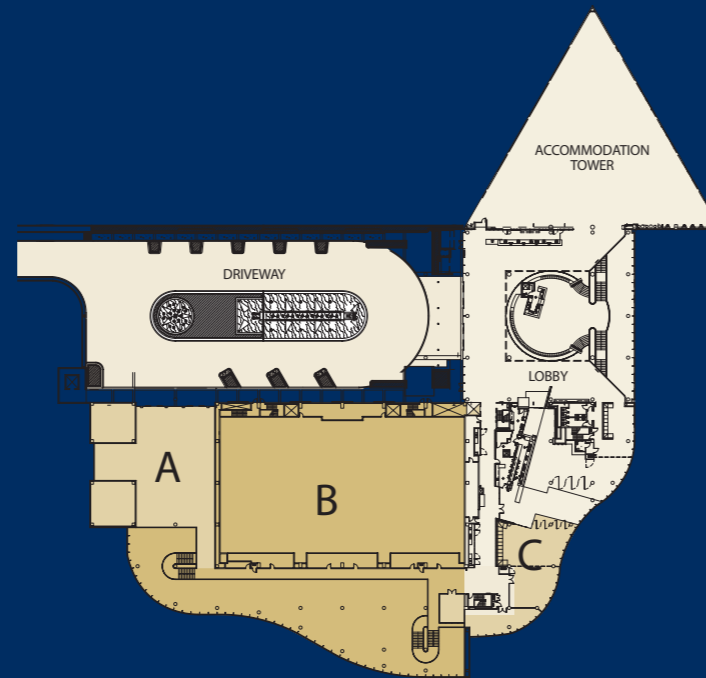

A variety of flexible formats / layouts and seating options allow us to tailor rooms to your exact requirements. At RACV Royal Pines Resort, your event is limited only by imagination.

Conferencing facilities are spread over two levels and can be broken up into 3 sections.

Section A

LEVEL 1

Section B

GROUND LEVEL

Section C

Located on level one of the hotel. Close to lobby Stairs access Royal Benowa Foyer below.

Room Capacity

ROOM	DIMENSIONS (m x m)	HEIGHT (m)	AREA (m2)	COCKTAIL STYLE	BANQUET STYLE	CABARET STYLE	THEATRE STYLE	C'ROOM STYLE	B'ROOM STYLE	U SHAPE STYLE	HOLLOW BOOTHS STYLE	EXHIBITION BOOTHS (3m x 2.4m)
Royal Benowa Foyer	-	9.3	1000	1000	300	240	-	-	-	-	-	34
Royal Benowa Ballroom	50 x 30	7.7	1500	1800	1000	800	1800	900	-	-	-	90
Prince	16 x 30	7.7	480	600	350	280	600	300	120	90	-	34
Monarch (including stage)	17 x 30	8.15	510	500	240	192	500	230	85	75	-	22
Marquis	16 x 30	7.7	480	600	350	280	600	300	120	90	-	34
Norfolk Hall	10 x 24	4.9	240	200	150	120	250	120	-	-	-	14
Norfolk	10 x 7	4.9	70	70	40	32	50	30	22	22	24	4
Karrie Webb	11 x 9	4.9	99	90	50	40	60	40	24	28	32	4
Jacaranda	10 x 8	4.9	80	70	40	32	50	30	22	22	24	4
VIP Boardroom	4.7 x 3.4	3.1	16	-	-	-	-	-	8	-	-	-
Business Centre	4 x 5	3.1	20	-	-	-	-	-	6	-	-	-
Convention Lobby	17 x 25	3.4	425	250	200	160	250	200	60	50	-	18
Waratah	6 x 5	3.1	30	-	-	-	25	12	15	10	18	-
Boronia	7 x 5	3.1	35	-	-	-	30	18	14	10	16	-
Gardenia	6 x 5	3.1	30	-	-	-	25	12	15	10	18	-
Cypress	11 X 9	3.1	99	70	40	32	60	40	24	28	32	-
The Boardroom	13 X 5	3.1	65	-	-	-	-	-	14	-	-	-
Tennis Courts	18 X 36	-	1500	1800	800	640	-	-	-	-	-	-
Poolside Area	-	-	-	1000	450	-	-	-	-	-	-	-
Poolside Deck	-	-	-	300	200	-	-	-	-	-	-	-