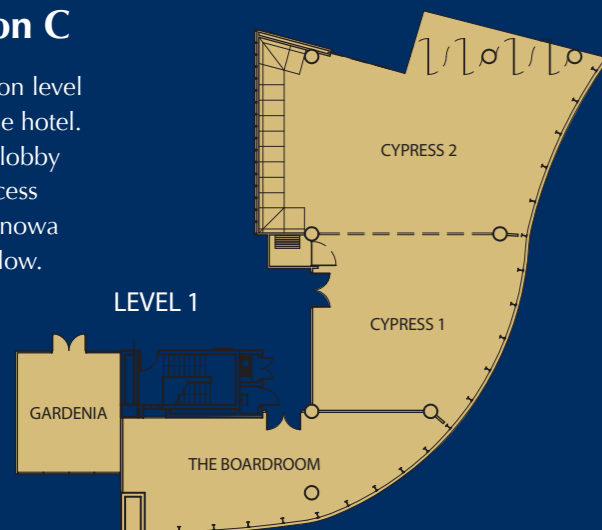

A variety of flexible formats / layouts and seating options allow us to tailor rooms to your exact requirements. At RACV Royal Pines Resort, your event is limited only by imagination.

Conferencing facilities are spread over two levels and can be broken up into 3 sections.

Section A

LEVEL 1

Section B

GROUND LEVEL

Section C

Located on level one of the hotel. Close to lobby Stairs access Royal Benowa Foyer below.

Room Capacity

ROOM	DIMENSIONS (m x m)	HEIGHT (m)	AREA (m2)	COCKTAIL STYLE	BANQUET STYLE	CABARET STYLE	THEATRE STYLE	C'ROOM STYLE	B'ROOM STYLE	U SHAPE STYLE	HOLLOW BOOTHS STYLE	EXHIBITION BOOTHS (3m x 2.4m)
Royal Benowa Foyer	-	9.3	1000	1000	300	240	-	-	-	-	-	34
Royal Benowa Ballroom	50 x 30	7.7	1500	1800	1000	800	1800	900	-	-	-	90
Prince	16 x 30	7.7	480	600	350	280	600	300	120	90	-	34
Monarch (including stage)	17 x 30	8.15	510	500	240	192	500	230	85	75	-	22
Marquis	16 x 30	7.7	480	600	350	280	600	300	120	90	-	34
Norfolk Hall	10 x 24	4.9	240	200	150	120	250	120	-	-	-	14
Norfolk	10 x 7	4.9	70	70	40	32	50	30	22	22	24	4
Karrie Webb	11 x 9	4.9	99	90	50	40	60	40	24	28	32	4
Jacaranda	10 x 8	4.9	80	70	40	32	50	30	22	22	24	4
VIP Boardroom	4.7 x 3.4	3.1	16	-	-	-	-	-	8	-	-	-
Business Centre	4 x 5	3.1	20	-	-	-	-	-	6	-	-	-
Convention Lobby	17 x 25	3.4	425	250	200	160	250	200	60	50	-	18
Waratah	6 x 5	3.1	30	-	-	-	25	12	15	10	18	-
Boronia	7 x 5	3.1	35	-	-	-	30	18	14	10	16	-
Gardenia	6 x 5	3.1	30	-	-	-	25	12	15	10	18	-
Cypress	11 X 9	3.1	99	70	40	32	60	40	24	28	32	-
The Boardroom	13 X 5	3.1	65	-	-	-	-	-	14	-	-	-
Tennis Courts	18 X 36	-	1500	1800	800	640	-	-	-	-	-	-
Poolside Area	-	-	-	1000	450	-	-	-	-	-	-	-
Poolside Deck	-	-	-	300	200	-	-	-	-	-	-	-