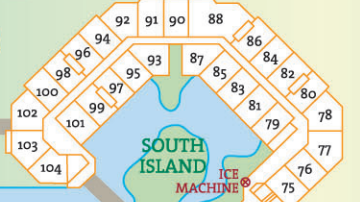

SOUTH PACIFIC OCEAN

PACIFIC
MIRAGE
VILLAS

NORTH
EAST LAWN

EAST LAWN

SOUTH
EAST LAWN

BEACH
ACCESS

OASIS
POOL BAR

THE GOLDEN DOOR
SPA & HEALTH CLUB
AT MIRAGE RESORT

SEAWORLD

DRIVE

NORTH WING

ROOMS: 1000 - 1052
2001 - 2052
3001 - 3052

SOUTH WING

ROOMS: 1053 - 1104
2053 - 2104
3053 - 3104

FOOTBRIDGE TO
MARINA MIRAGE