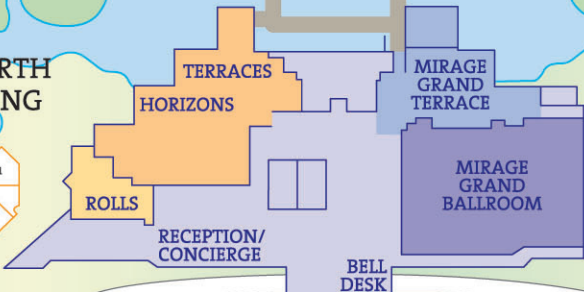

SOUTH PACIFIC OCEAN

PACIFIC
MIRAGE
VILLAS

NORTH
EAST LAWN

EAST LAWN

SOUTH
EAST LAWN

BEACH
ACCESS

OASIS
POOL BAR

THE GOLDEN DOOR
SPA & HEALTH CLUB
AT MIRAGE RESORT

SEAWORLD

DRIVE

NORTH WING

ROOMS: 1000 - 1052
2001 - 2052
3001 - 3052

SOUTH WING

ROOMS: 1053 - 1104
2053 - 2104
3053 - 3104

FOOTBRIDGE TO
MARINA MIRAGE